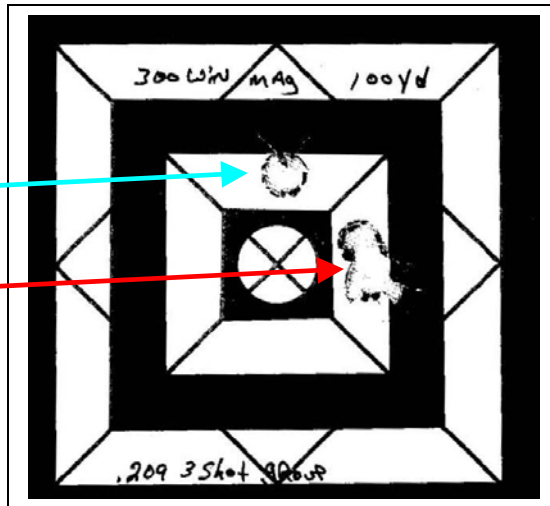

Tactical M40-300

Sighter

Group 0.209"  
Center to center

Sighter

Group 0.115"  
Center to center